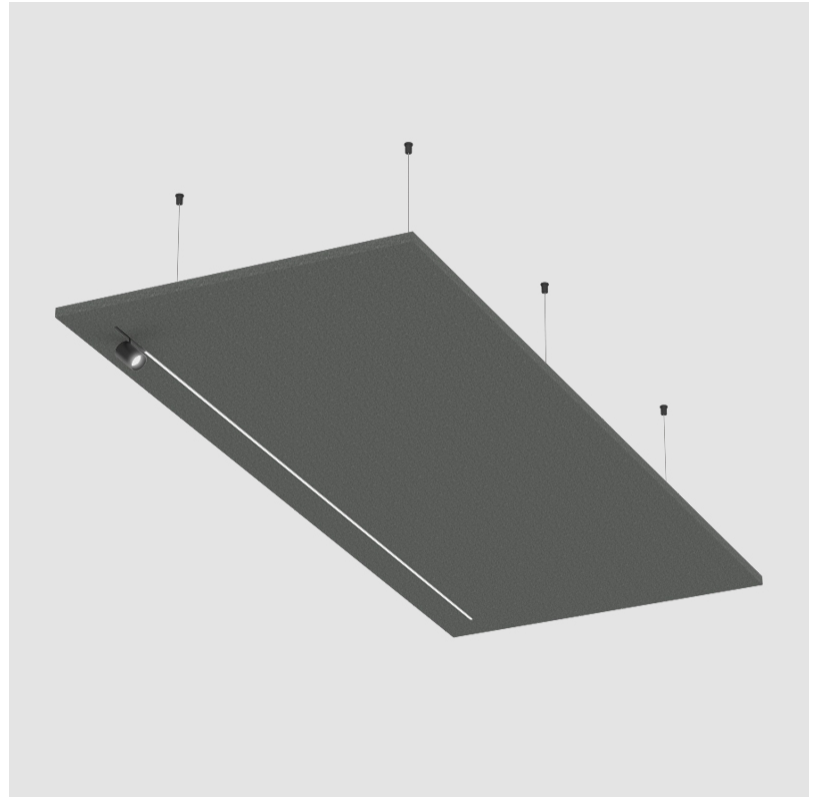

GENERAL

Series: Just Black Acoustic
Brand: Prolicht
Division: Architectural
Mounting Type: Suspension
Mounting Location: Ceiling

PHYSICAL

Shape: Square
Length (mm): 2200
Length (in): 86 ⁵/₈
Width (mm): 900
Width (in): 35 ⁷/₁₆
Height (mm): 41
Height (in): 1 ⁵/₈
Light Distribution: Direct
Fixture Finish: [ANC / ASH / BNA / BTC / BZE / CEL / EGG / EVG / FOG / FOS / FST / FUA / IRI / IRO / KHA / LIC / LIM / MER / MSN / MUS / ONX / PEA / PLU / POL / PPY / RAY / ROY / RST / STE / SWD / TAN / TAU](#)
Holder Finish: [SSR / BKV / CWI / CRY / HAB / LAG / UFT / ITA / RUA / RUR / MIC / FTG / MYG / TWT / LOD / PUS / FRO / FUP / KIA / POP / BLS / SPG / MEY / GOH / GUM / CHC / COM / ABZ / JAG](#)
Fixture Material: Aluminum
Cable Details: [2,000mm / 6,000mm Transparent Cable](#)

ELECTRICAL

Lamp Type: LED
Input Wattage (W): 29
Total Output Wattage (W): 26.4
Dimming: Non-Dimmable
Driver Included: No
Driver Location: Remote
Driver Type: Constant Voltage - Universal
Driver Class: Class 2
Input Voltage (V): 120 - 277
Output Voltage (V): 24

LED

Color Temperature (°K): 2700
Max. Delivered Lumen (lm): 714
Nominal Lumen (lm): 1020
CRI: >90 CRI
Lamp Life (hrs): 80000

OPTICAL

Beam Angle: 30

RATINGS AND CERTIFICATIONS

Certified By: Certified for North American Standards
IP rating: IP20

PROJECT _____
TYPE _____
SPECIFIER _____
QUANTITY _____
DATE _____