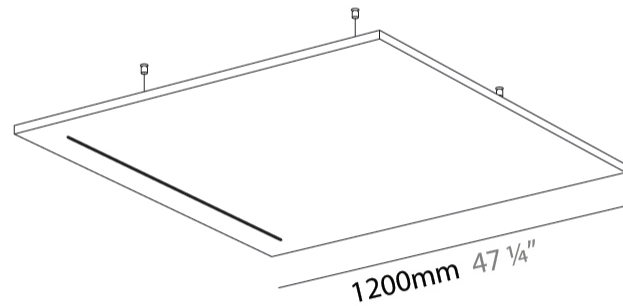

GENERAL

Series: Just Black Acoustic
Brand: Prolicht
Division: Architectural
Mounting Type: Suspension
Mounting Location: Ceiling

PHYSICAL

Shape: Square
Length (mm): 1200
Length (in): 47 1/4
Width (mm): 1200
Width (in): 47 1/4
Height (mm): 41
Height (in): 1 5/8

Light Distribution: Direct
Fixture Finish: [ANC / ASH / BNA / BTC / BZE / CEL / EGG / EVG / FOG / FOS / FST / FUA / IRI / IRO / KHA / LIC / LIM / MER / MSN / MUS / ONX / PEA / PLU / POL / PPY / RAY / ROY / RST / STE / SWD / TAN / TAU](#)

Holder Finish: [SSR / BKV / CWI / CRY / HAB / LAG / UFT / ITA / RUA / RUR / MIC / FTG / MYG / TWT / LOD / PUS / FRO / FUP / KIA / POP / BLS / SPG / MEY / GOH / GUM / CHC / COM / ABZ / JAG](#)

Fixture Material: Aluminum
Cable Details: [2,000mm / 6,000mm Transparent Cable](#)

ELECTRICAL

Lamp Type: LED
Input Wattage (W): 23
Total Output Wattage (W): 20.9
Dimming: Non-Dimmable
Driver Included: No
Driver Location: Remote
Driver Type: Constant Voltage - Universal
Driver Class: Class 2
Input Voltage (V): 120 - 277
Output Voltage (V): 24

LED

Color Temperature (°K): 2700
Max. Delivered Lumen (lm): 603
Nominal Lumen (lm): 862
CRI: >90 CRI
Lamp Life (hrs): 80000

OPTICAL

Beam Angle: 30

RATINGS AND CERTIFICATIONS

Certified By: Certified for North American Standards
IP rating: IP20

PROJECT _____
TYPE _____
SPECIFIER _____
QUANTITY _____
DATE _____